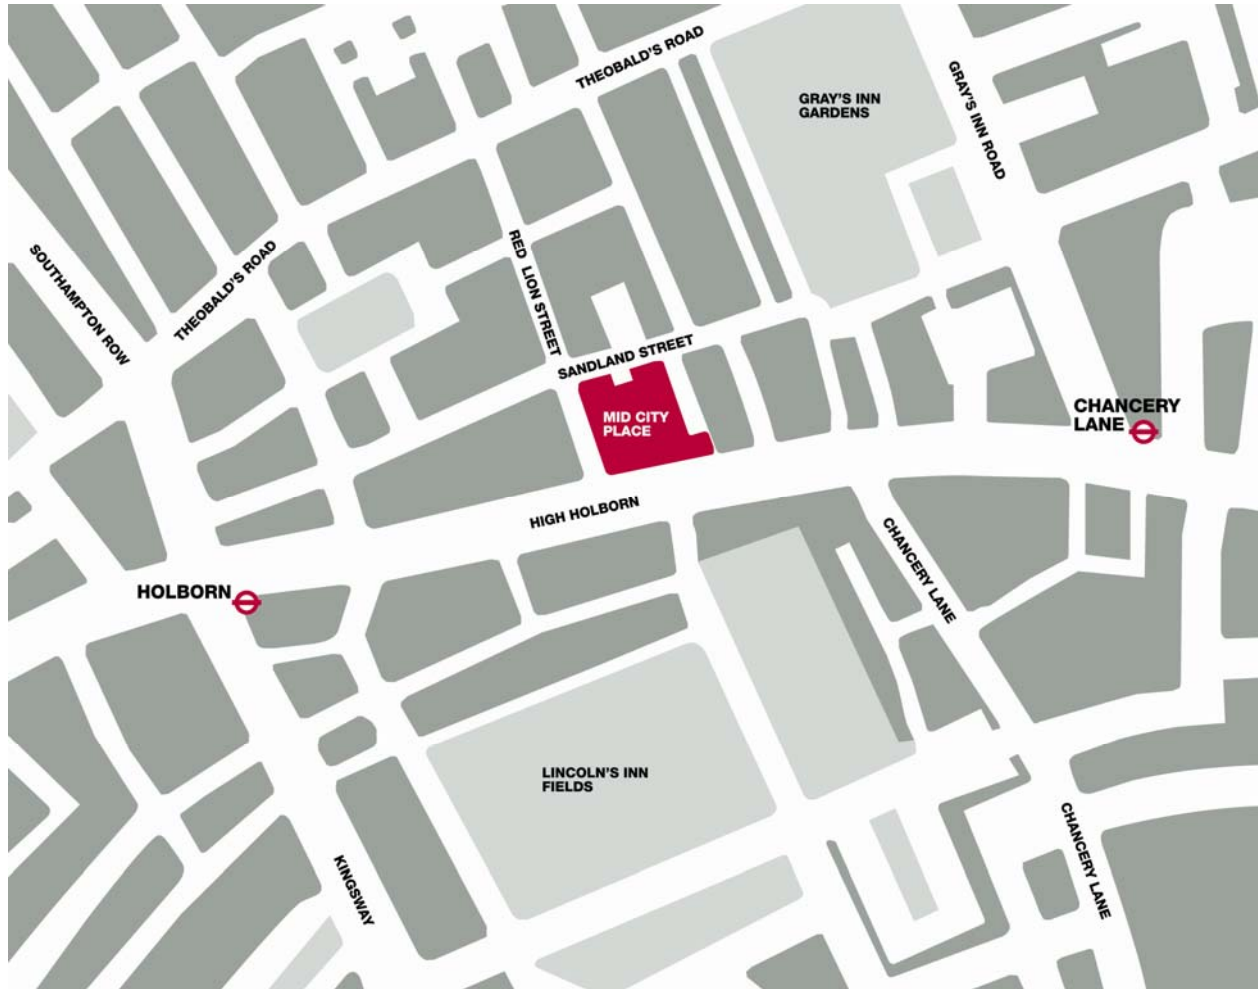

Advertising Standards Authority

Mid City Place, 71 High Holborn, London, WC1V 6QT

Telephone 020 7492 2222 Fax 020 7242 3696

The Advertising Standards Authority offices are located on the first floor of Mid City Place.

Mid City Place is on the north side of High Holborn, between Holborn and Chancery Lane tube stations (Central and Piccadilly Lines). Holborn is served by a number of bus routes including numbers 8, 25, 242 and 521.

For further information on local transport please see the Transport for London website - www.tfl.gov.uk or call 020 7222 1234.

Parking

For details of the nearest NCP car park please see www.ncp.co.uk or call 0870 242 7144. Some metered parking may be available in the roads surrounding Mid City Place.